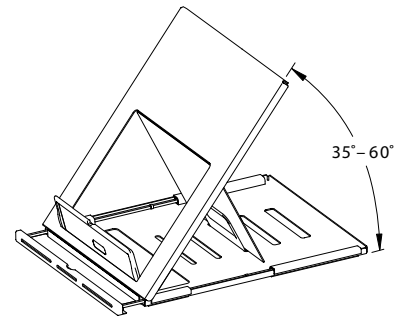

## KeepSafe™ Advantages:

- Laptop height can be adjusted to the proper focal angle, for maximum comfort in almost any position, with the optional lightweight Lapjack™ accessory
- Lapjack™ can be used with KeepSafe™ or on its own with any laptop
- Lapjack™ optional accessories include an in-line copy holder and cable router
- KeepSafe's™ sensible vertical storage capability frees up valuable workspace
- Attractive exterior design with molded accessory tray complements any décor
- Dry erase surface on the front of the unit for handy reminder notes
- Side-mount security lock is not visible to the casual observer but keeps valuable data safe and sound
- Also available in wall mount version, hardware included

## KEEPSAFE™ SPECIFICATIONS

28418 - Desk Mount  
28419 - Wall Mount

WIDTH	27 1/4"
DEPTH CLOSED	4 1/4"
DEPTH OPEN	17"
HEIGHT	15 3/4"
MAXIMUM LAPTOP SIZE	22" W x 2" D x 11 1/2" H
SLIDE FORWARD EXTENSION*	6"
MATERIAL	STEEL
FINISH	BLACK AND SILVER POWDERCOAT

## LAPJACK™ SPECIFICATIONS

28616

WIDTH	9 1/4"
DEPTH	11 5/8"
HEIGHT	10 5/16" AT 60° TILT POSITION
STOWED HEIGHT	9 1/8"
TILT	35° TO 60°
TILT INCREMENT	VARIABLE 4" TO 8"
MAXIMUM LAPTOP WEIGHT	10 LBS.
OVERALL WEIGHT	13 OZ.
MATERIAL	ALUMINUM/PLASTIC
FINISH	BRUSHED ALUMINUM WITH BLACK ACCENTS