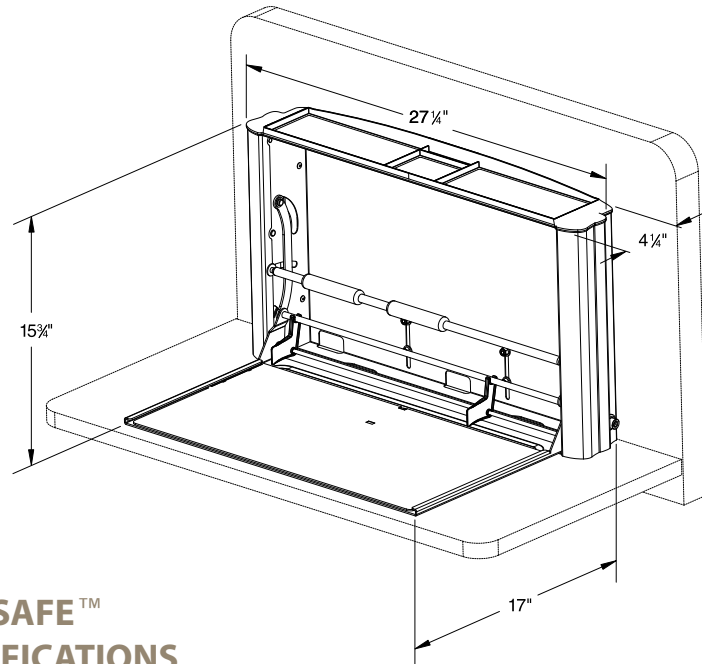

# KeepSafe™

The ergonomically-flexible laptop storage unit

While convenient, laptops pose a security risk due to their portability, and challenges in terms of comfort during use. KeepSafe™ is an above-the-desk-mounted laptop storage unit designed to also enhance user comfort. In addition to providing critical laptop security, KeepSafe™ allows for ergonomic flexibility while using a laptop. When KeepSafe™ is used with the optional Lapjack™ accessory, an ergonomic workstation can be created. The screen can now be positioned at a comfortable viewing angle and height while the user works in an ergonomically-correct position. Laptop users can now work comfortably, pick up and go at a moment's notice and keep critical data safe with KeepSafe™.

## KeepSafe™ Advantages:

- Laptop height can be adjusted to the proper focal angle, for maximum comfort in almost any position, with the optional lightweight Lapjack™ accessory
- Lapjack™ can be used with KeepSafe™ or on its own with any laptop
- Lapjack™ optional accessories include an in-line copy holder and cable router
- KeepSafe's™ sensible vertical storage capability frees up valuable workspace
- Attractive exterior design with molded accessory tray complements any décor
- Dry erase surface on the front of the unit for handy reminder notes
- Side-mount security lock is not visible to the casual observer but keeps valuable data safe and sound
- Also available in wall mount version, hardware included

## KEEPSAFE™ SPECIFICATIONS

28418 - Desk Mount  
28419 - Wall Mount

WIDTH	27 1/4"
DEPTH CLOSED	4 1/4"
DEPTH OPEN	17"
HEIGHT	15 3/4"
MAXIMUM LAPTOP SIZE	22" W x 2" D x 11 1/2" H
SLIDE FORWARD EXTENSION*	6"
MATERIAL	STEEL
FINISH	BLACK AND SILVER POWDERCOAT