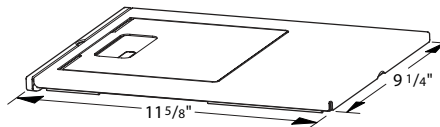

## KeepSafe™ Advantages:

- Laptop height can be adjusted to the proper focal angle, for maximum comfort in almost any position, with the optional lightweight Lapjack™ accessory
- Lapjack™ can be used with KeepSafe™ or on its own with any laptop
- Lapjack™ optional accessories include an in-line copy holder and cable router
- KeepSafe's™ sensible vertical storage capability frees up valuable workspace
- Attractive exterior design with molded accessory tray complements any décor
- Dry erase surface on the front of the unit for handy reminder notes
- Side-mount security lock is not visible to the casual observer but keeps valuable data safe and sound
- Also available in wall mount version, hardware included

## KEEPSAFE™ SPECIFICATIONS

28418 - Desk Mount  
28419 - Wall Mount

WIDTH	27 1/4"
DEPTH CLOSED	4 1/4"
DEPTH OPEN	17"
HEIGHT	15 3/4"
MAXIMUM LAPTOP SIZE	22" W x 2" D x 11 1/2" H
SLIDE FORWARD EXTENSION*	6"
MATERIAL	STEEL
FINISH	BLACK AND SILVER POWDERCOAT

## LAPJACK™ SPECIFICATIONS

28616

WIDTH	9 1/4"
DEPTH	11 5/8"
HEIGHT	10 5/16" AT 60° TILT POSITION
STOWED HEIGHT	9 1/8"
TILT	35° TO 60°
TILT INCREMENT	VARIABLE 4" TO 8"
MAXIMUM LAPTOP WEIGHT	10 LBS.
OVERALL WEIGHT	13 OZ.
MATERIAL	ALUMINUM/PLASTIC
FINISH	BRUSHED ALUMINUM WITH BLACK ACCENTS